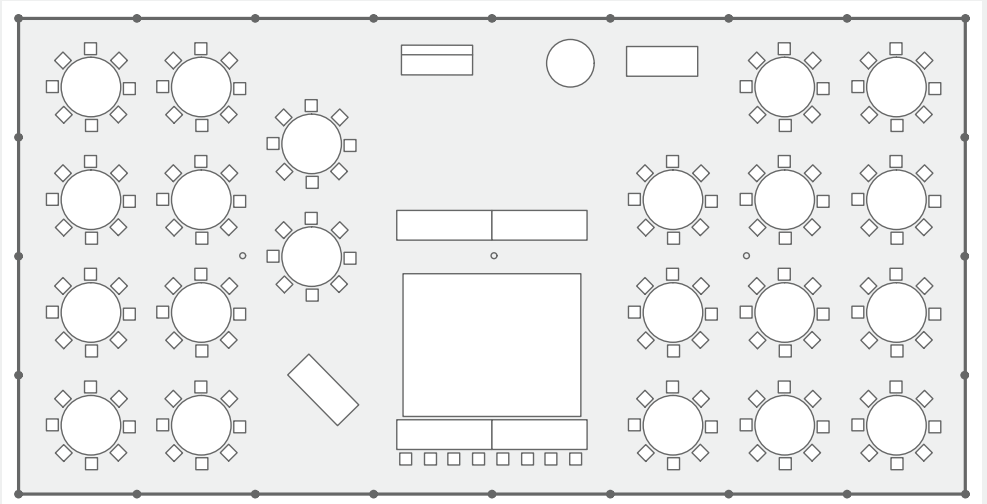

BENSONENTRENT.COM

info@bensontentrent.com
(720) 473-9522

40 x 80 POLE wedding tent

ACCOMMODATES 176 GUESTS

INCLUSIONS

(176) White Folding Chairs
(21) 60" Round Guests Tables
16' x 16' Dance Floor

8' Tables for Buffet
8' Tables for Head Table
48" Round Table for Cake

Portable Bar
6' Table for DJ
(1) 6' Gift Table

connect with us.

ALL WEDDING PACKAGES
MAY BE CUSTOMIZED TO FIT
YOUR NEEDS.

TENT CEILING LINER AND CHANDELIER LIGHTS SOLD SEPARATELY