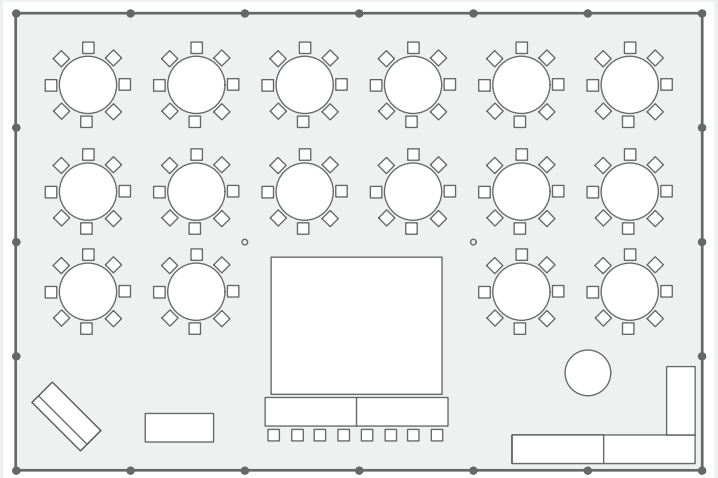

BENSONTENTRENT.COM

info@bensontentrent.com
(720) 473-9522

40 x 60 POLE wedding tent

ACCOMMODATES 136 GUESTS

INCLUSIONS

(136) White Folding Chairs
(16) 60" Round Guests Tables
16' x 16' Dance Floor

8' Tables for Buffet
8' Tables for Head Table
48" Round Table for Cake

Portable Bar
6' Table for DJ
(1) 6' Gift Table

connect with us.

ALL WEDDING PACKAGES MAY BE
CUSTOMIZED TO FIT YOUR NEEDS.

TENT CEILING LINER AND CHANDELIER LIGHTS SOLD SEPARATELY