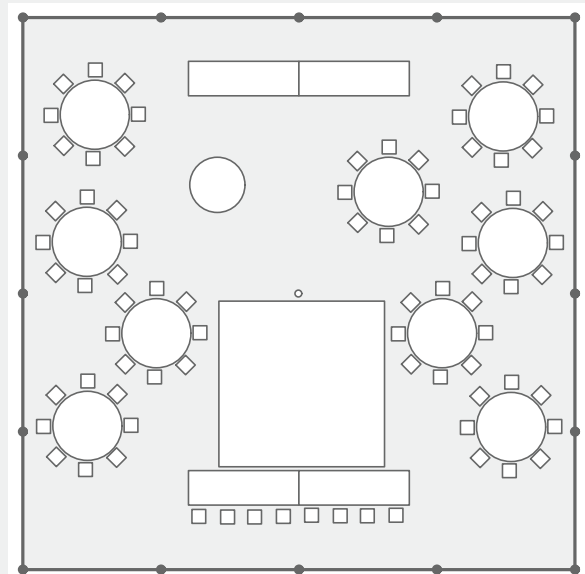

BENSONTENTRENT.COM

info@bensontentrent.com
(720) 473-9522

40 x 40 POLE wedding tent

ACCOMMODATES 80 GUESTS

INCLUSIONS

(80) White Folding Chairs
(9) 60" Round Guests Tables

12' x 12' Dance Floor
8' Tables for Buffet

8' Tables for Head Table
48" Round Table for Cake

connect with us.

ALL WEDDING PACKAGES MAY BE
CUSTOMIZED TO FIT YOUR NEEDS.

TENT CEILING LINER AND CHANDELIER LIGHTS SOLD SEPARATELY