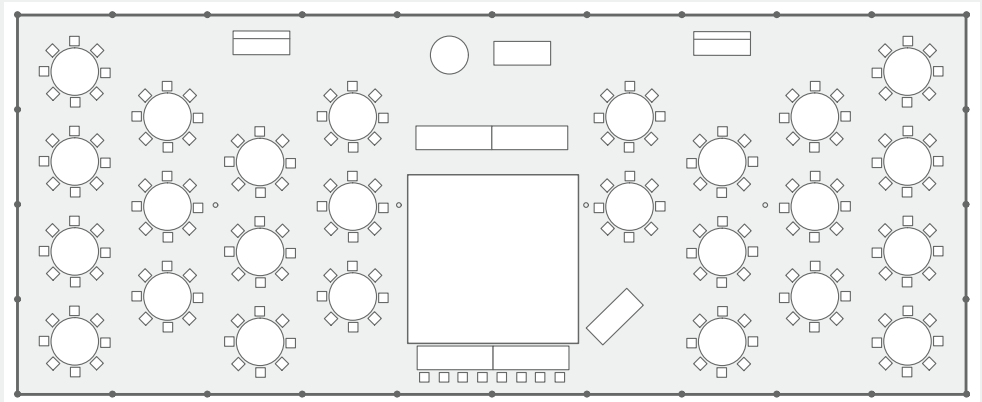

BENSONENTRENT.COM

info@bensontentrent.com
(720) 473-9522

40 x 100 POLE wedding tent

ACCOMMODATES 206 GUESTS

INCLUSIONS

(206) White Folding Chairs
(25) 60" Round Guests Tables
20' x 20' Dance Floor

8' Tables for Buffet
8' Tables for Head Table
48" Round Table for Cake

Portable Bar
6' Table for DJ
(1) 6' Gift Table

connect with us.

ALL WEDDING PACKAGES
MAY BE CUSTOMIZED TO FIT
YOUR NEEDS.

TENT CEILING LINER AND CHANDELIER LIGHTS SOLD SEPARATELY