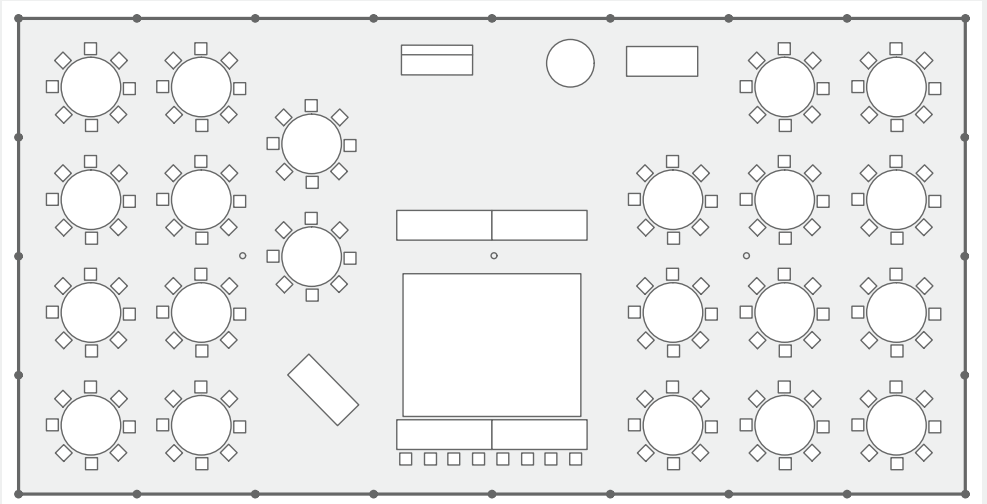

BENSONENTRENT.COM

info@bensontentrent.com
(720) 473-9522

40 x 80 POLE wedding tent

ACCOMMODATES 176 GUESTS

INCLUSIONS

(176) White Fan Back Chairs
(21) 60" Round Guests Tables
16' x 16' Dance Floor

8' Tables for Buffet
8' Tables for Head Table
48" Round Table for Cake

Portable Bar
6' Table for DJ
(1) 6' Gift Table

connect with us.

ALL WEDDING PACKAGES
MAY BE CUSTOMIZED TO FIT
YOUR NEEDS.