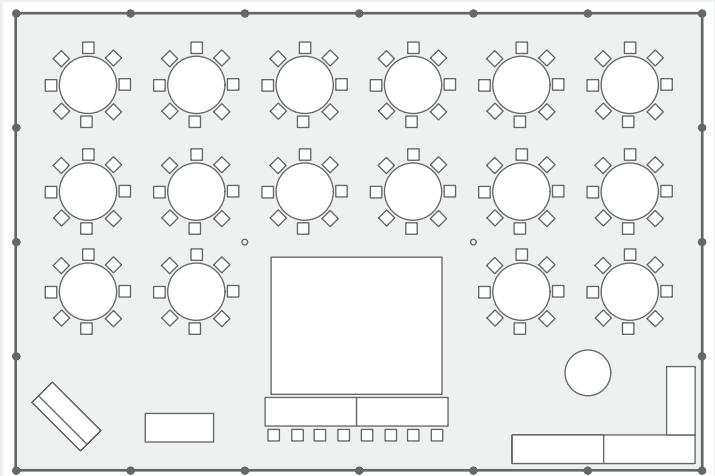

BENSONENTRENT.COM

info@bensontentrent.com
(720) 473-9522

40 x 60 POLE wedding tent

ACCOMMODATES 136 GUESTS

INCLUSIONS

(136) White Fan Back Chairs
(16) 60" Round Guests Tables
16' x 16' Dance Floor

8' Tables for Buffet
8' Tables for Head Table
48" Round Table for Cake

Portable Bar
6' Table for DJ
(1) 6' Gift Table

connect with us.

ALL WEDDING PACKAGES MAY BE
CUSTOMIZED TO FIT YOUR NEEDS.