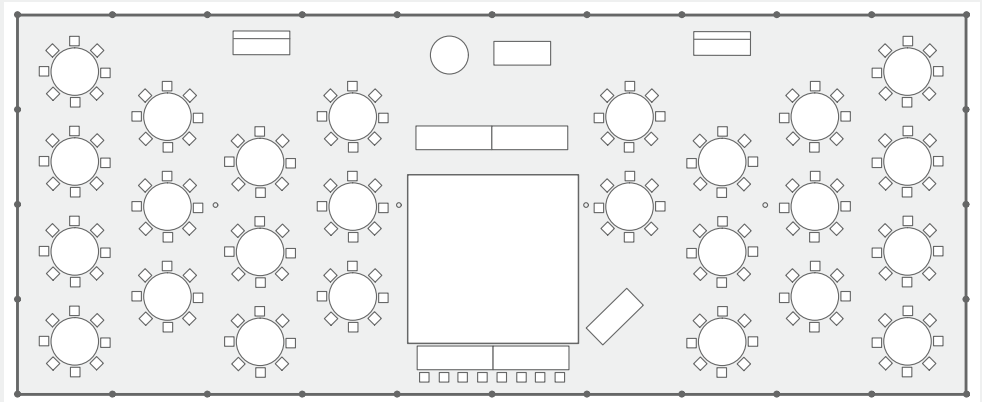

BENSONENTRENT.COM

info@bensontentrent.com
(720) 473-9522

40 x 100 POLE wedding tent

ACCOMMODATES 206 GUESTS

INCLUSIONS

(206) White Fan Back Chairs
(25) 60" Round Guests Tables
20' x 20' Dance Floor

8' Tables for Buffet
8' Tables for Head Table
48" Round Table for Cake

Portable Bar
6' Table for DJ
(1) 6' Gift Table

connect with us.

ALL WEDDING PACKAGES
MAY BE CUSTOMIZED TO FIT
YOUR NEEDS.